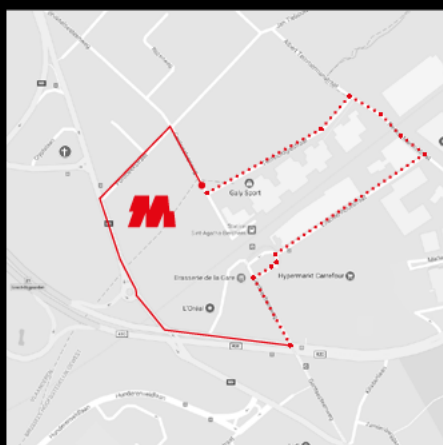

# DIRECTIONS TO MEDIAGENIX HEAD OFFICE

**Main entrance - Reception**  
Brightspace  
Nieuwe Gentsesteenweg 21/1  
1702 Groot-Bijgaarden

**Car park entrance**  
Brightspace  
Gentsesteenweg 1440  
1082 Sint-Agatha-Berchem

**Note that the traffic situation has changed.  
Your satnav (GPS) may not have this new information.**

**For people coming by car from the direction Brussels City Centre.**

Do not turn right onto the Gentsesteenweg as this road is blocked at the Sint-Agatha-Berchem railway station. Instead, continue some 300 metres on the same road (R20) and turn right onto the Zelliksesteenweg (N9) - at the Randstad building, where the road starts changing into the E40 motorway.

On the roundabout go straight ahead - direction Zellik, take the first right (PontBeekstraat), then the first right again (Gentsesteenweg) and turn right onto the parking right before the BNP Paribas totem.

**For people coming by car from the direction E40 (Ghent).**

At the end of the E40 motorway, take exit N9 Asse-Zellik.

**Car park entrance (2)**  
Brightspace  
Gentsesteenweg 1440  
1082 Sint-Agatha-Berchem  
(satnav N 50°52'24.3",  
E 4°17'18.4")