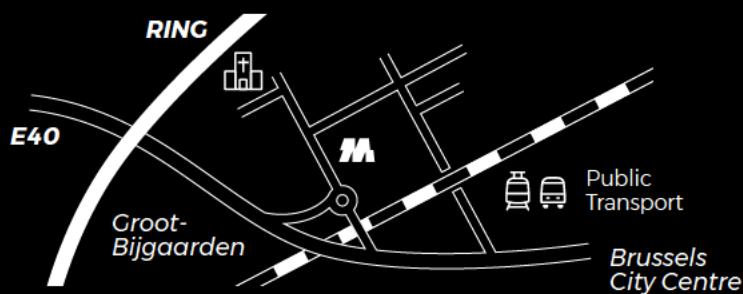

# DIRECTIONS TO MEDIAGENIX HEAD OFFICE

**Main entrance - Reception**  
Brightspace  
Nieuwe Gentsesteenweg 21/1  
1702 Groot-Bijgaarden

**Car park entrance**  
Brightspace  
Gentsesteenweg 1440  
1082 Sint-Agatha-Berchem

**Note that the traffic situation has changed.  
Your satnav (GPS) may not have this new information.**

**For people coming by car from the direction Brussels City Centre.**

Do not turn right onto the Gentsesteenweg as this road is blocked at the Sint-Agatha-Berchem railway station. Instead, continue some 300 metres on the same road (R20) and turn right onto the Zelliksesteenweg (N9) - at the Randstad building, where the road starts changing into the E40 motorway.

On the roundabout go straight ahead - direction Zellik, take the first right (PontBeekstraat), then the first right again (Gentsesteenweg) and turn right onto the parking right before the BNP Paribas totem.

**For people coming by car from the direction E40 (Ghent).**

At the end of the E40 motorway, take exit N9 Asse-Zellik.

**Car park entrance (2)**  
Brightspace  
Gentsesteenweg 1440  
1082 Sint-Agatha-Berchem  
(satnav N 50°52'24.3",  
E 4°17'18.4")